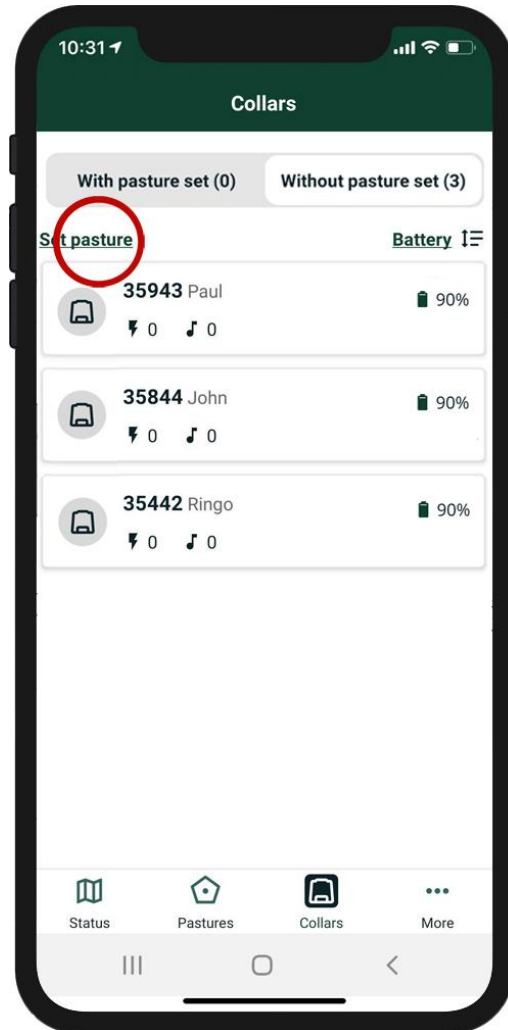

Battery Life

Battery slots into the bottom of the collar, plays a welcome sound when first connected

- **Cattle collars**

 - March to Oct – solar recharging

 - Plug in charges through winter

- **Sheep collars**

 - 2 – 3 months

The Application

Create Pasture

Set Pasture

Load Pasture

Move Animals

My-Nofence

Fra dato: 2019-10-09
Til dato: 2019-11-05