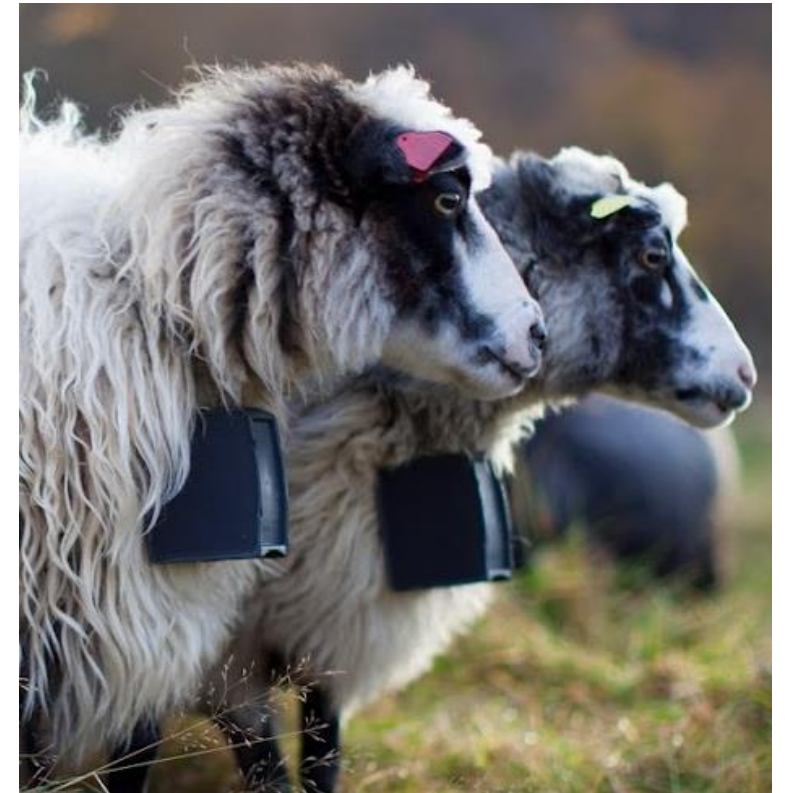

Upland grazing

How Nofence works

The Recipe

System requirements

- GPS signal
- 2G coverage

Animals

- All adults wear a collar
- Training period
- Pastures design

The Collars

Battery Life

Battery slots into the bottom of the collar, plays a welcome sound when first connected

- **Cattle collars**

 - March to Oct – solar recharging

 - Plug in charges through winter

- **Sheep collars**