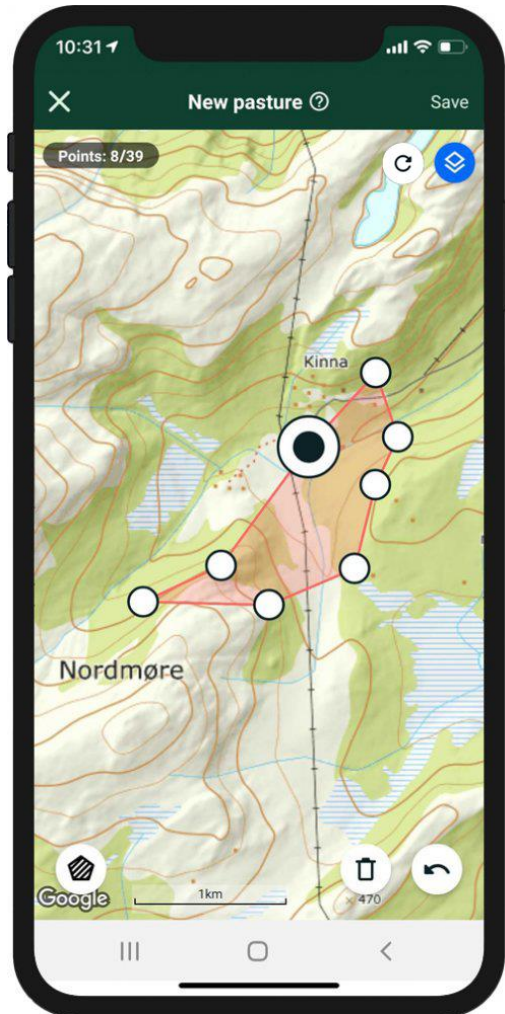

The Application

Create Pasture