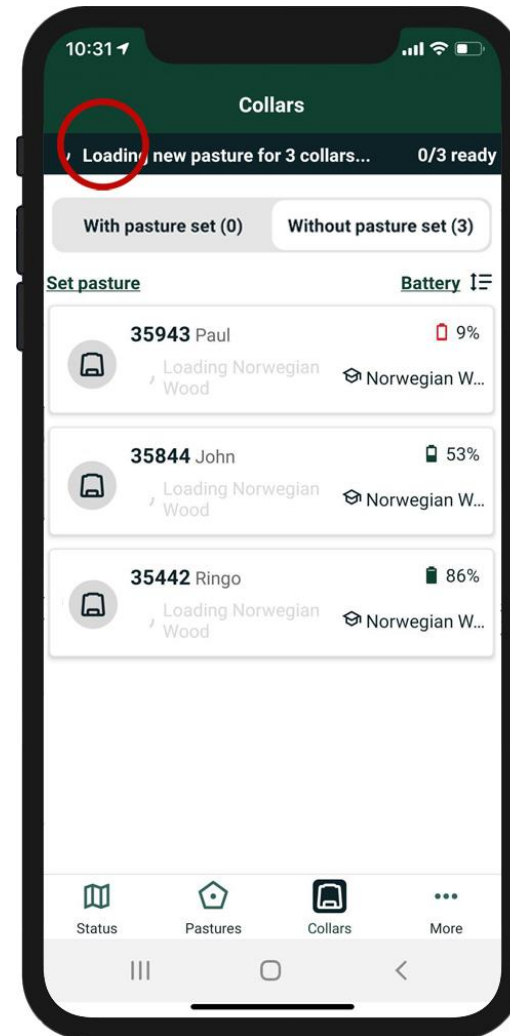

Battery Life

Battery slots into the bottom of the collar, plays a welcome sound when first connected

- **Cattle collars**

 - March to Oct – solar recharging

 - Plug in charges through winter

- **Sheep collars**

 - 2 – 3 months

The Application

Create Pasture

Set Pasture

Load Pasture

Move Animals

My-Nofence

Fra dato: 2019-10-09
Til dato: 2019-11-05