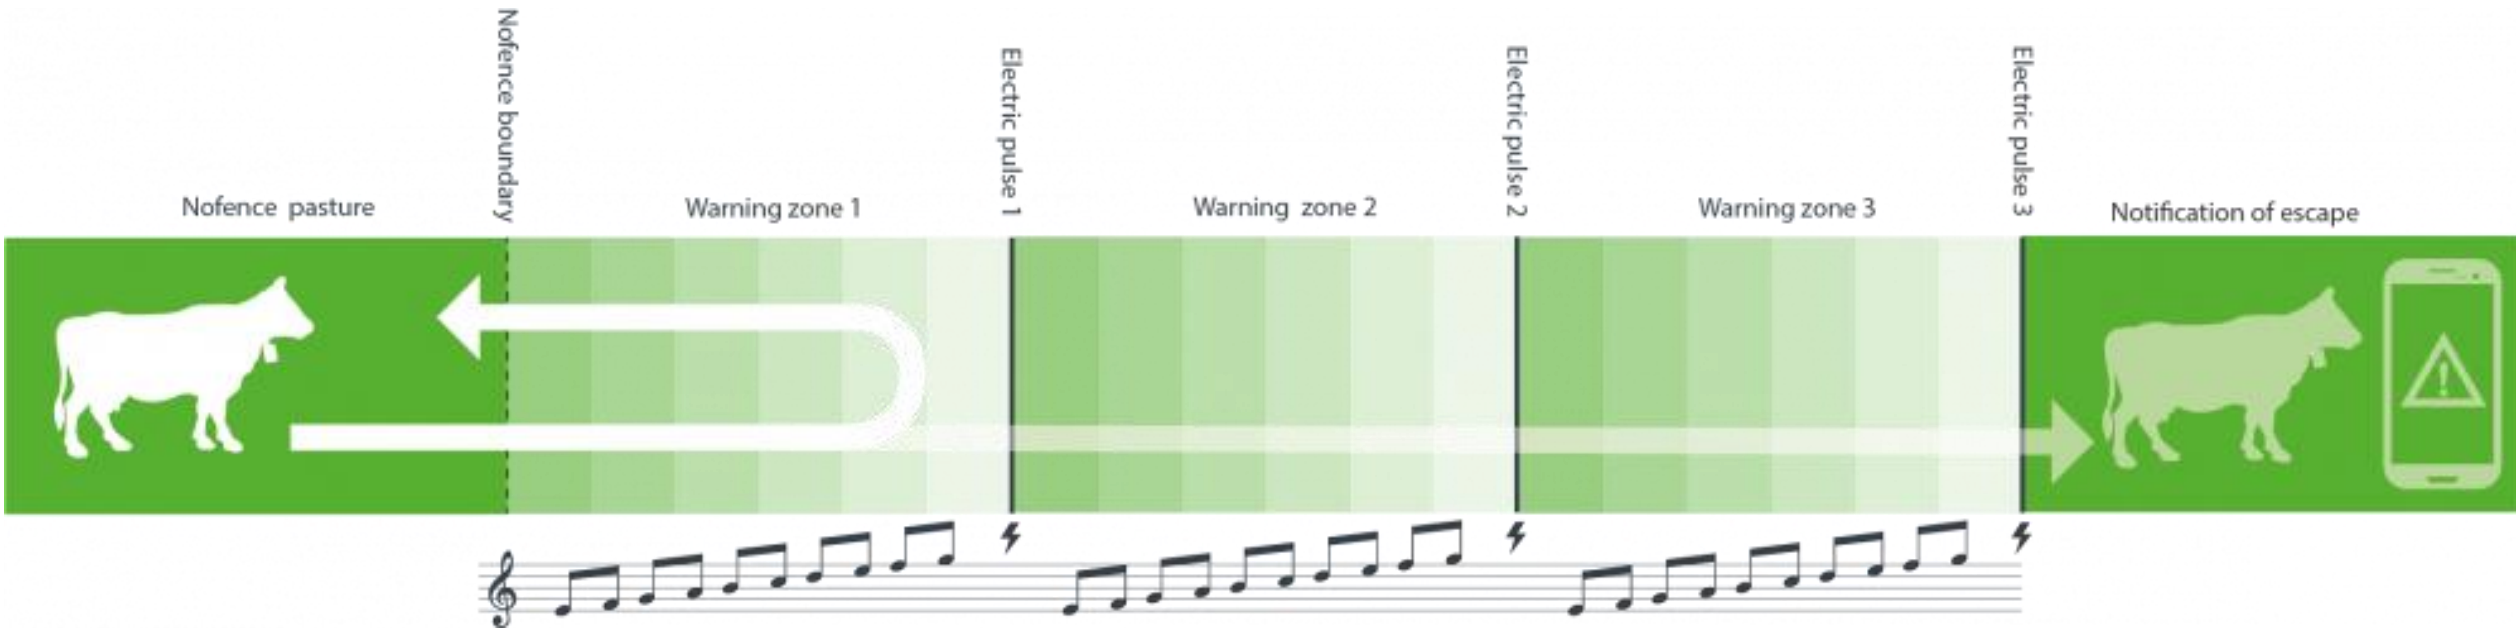

36802 400191
⚡ 18 🎵 136

35281 500199

Statkart **Satellitt** Kart

🐄 📍 🎵 ⚡ 🗺️ 28.10.2019 - Nå Markører Varmekart

⚡ 🎵 🐄 📍

Normal Situation

The Nofence Boundary

Escape Situation

Getting back...

**The animal can
return to pasture
without receiving
any audio warnings
or pulses**

How to succeed with Nofence

2G & GPS Connectivity

- **GPS**
 - Audio warnings
 - Electric pulses
- **2G Network**
 - Upload pastures
 - Edit pastures
 - Move animals
 - Notifications
- **UK: 02, EE & Vodaphone**

**All adults
wear collars**

Training

**The collars
have a teach
mode initially**

Training

Good Pasture Design

- Angles above 90 degrees
- Avoid small corridors
- Enough Feed
- Exclusion zones
- Shelter Beacons