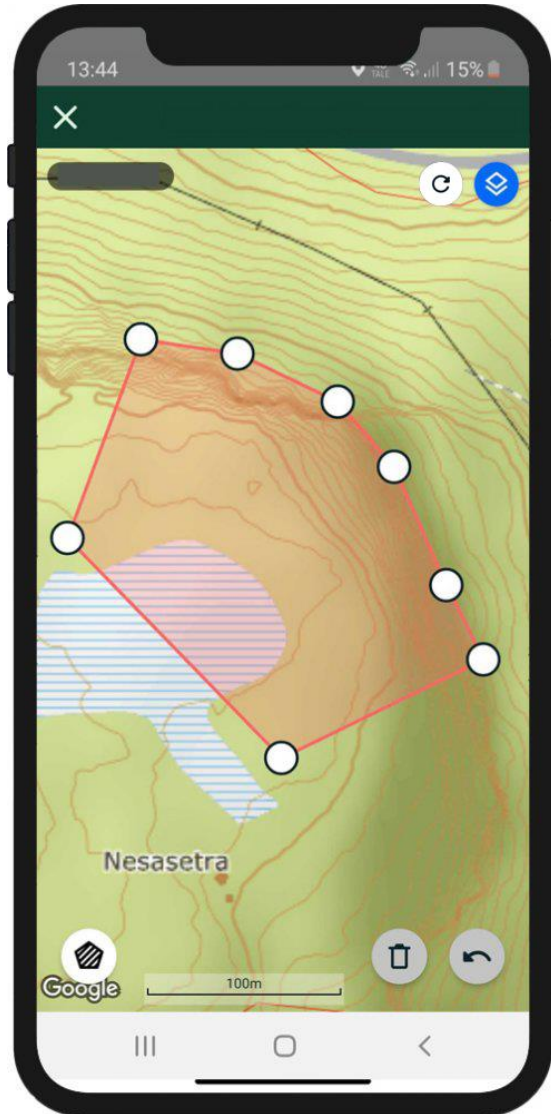

36802 400191
⚡ 18 🎵 136

35281 500199

Statkart **Satellitt** Kart

🐄 📍 🎵 ⚡ 🗺️ 28.10.2019 - Nå Markører Varmekart

⚡ 🎵 🐄 📍

Normal Situation

The Nofence Boundary

Escape Situation

**All adults
wear collars**

Training

**The collars
have a teach
mode initially**

Training

Good Pasture Design

- Angles above 90 degrees
- Avoid small corridors
- Enough Feed
- Exclusion zones
- Shelter Beacons

Nofence Grazing Technology

Flexible livestock management on the Wellington Estate

A large, symmetrical, yellow stone building with a central portico and a central dome, surrounded by a green lawn and a gravel driveway. The sky is blue with scattered white clouds.