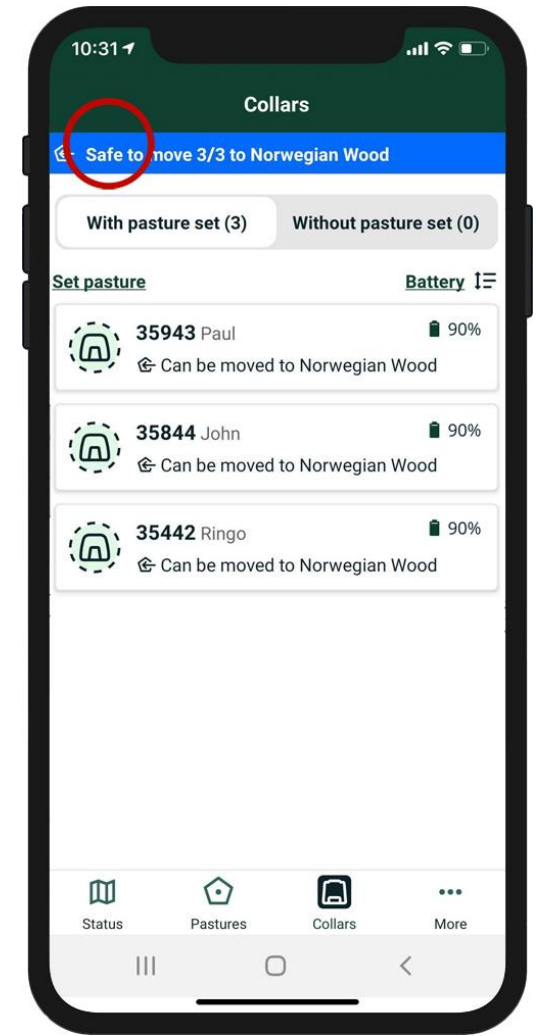

Battery Life

Battery slots into the bottom of the collar, plays a welcome sound when first connected

- **Cattle collars**

 - March to Oct – solar recharging

 - Plug in charges through winter

- **Sheep collars**

 - 2 – 3 months

The Application

Create Pasture

Set Pasture

Load Pasture

Move Animals

My-Nofence

Fra dato: 2019-10-09
Til dato: 2019-11-05