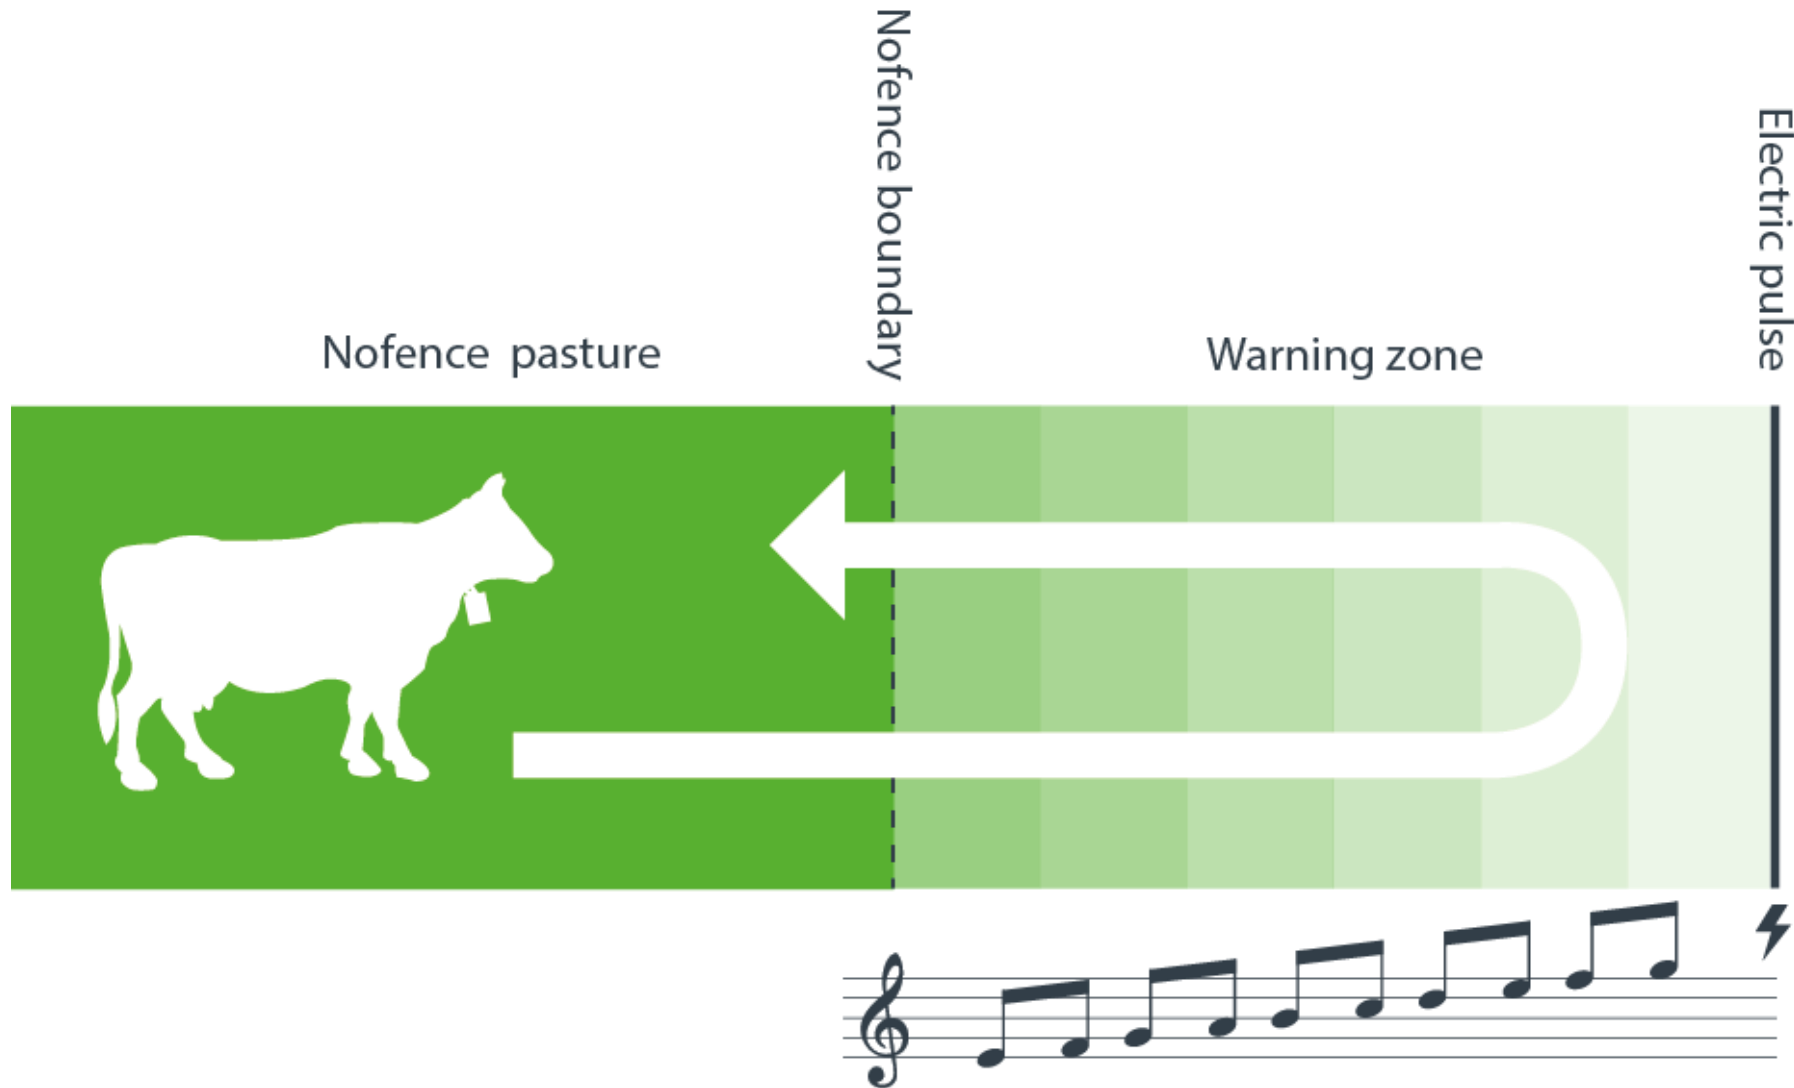

36802 400191
⚡ 18 🎵 136

35281 500199

Statkart **Satellitt** Kart

🐄 📍 🎵 ⚡ 🗺️ 28.10.2019 - Nå Markører Varmekart

⚡ 🎵 🐄 📍

Normal Situation

The Nofence Boundary

Escape Situation

Getting back...

**The animal can
return to pasture
without receiving
any audio warnings
or pulses**

How to succeed with Nofence

2G & GPS Connectivity

- **GPS**
 - Audio warnings
 - Electric pulses
- **2G Network**
 - Upload pastures
 - Edit pastures
 - Move animals
 - Notifications
- **UK: 02, EE & Vodaphone**