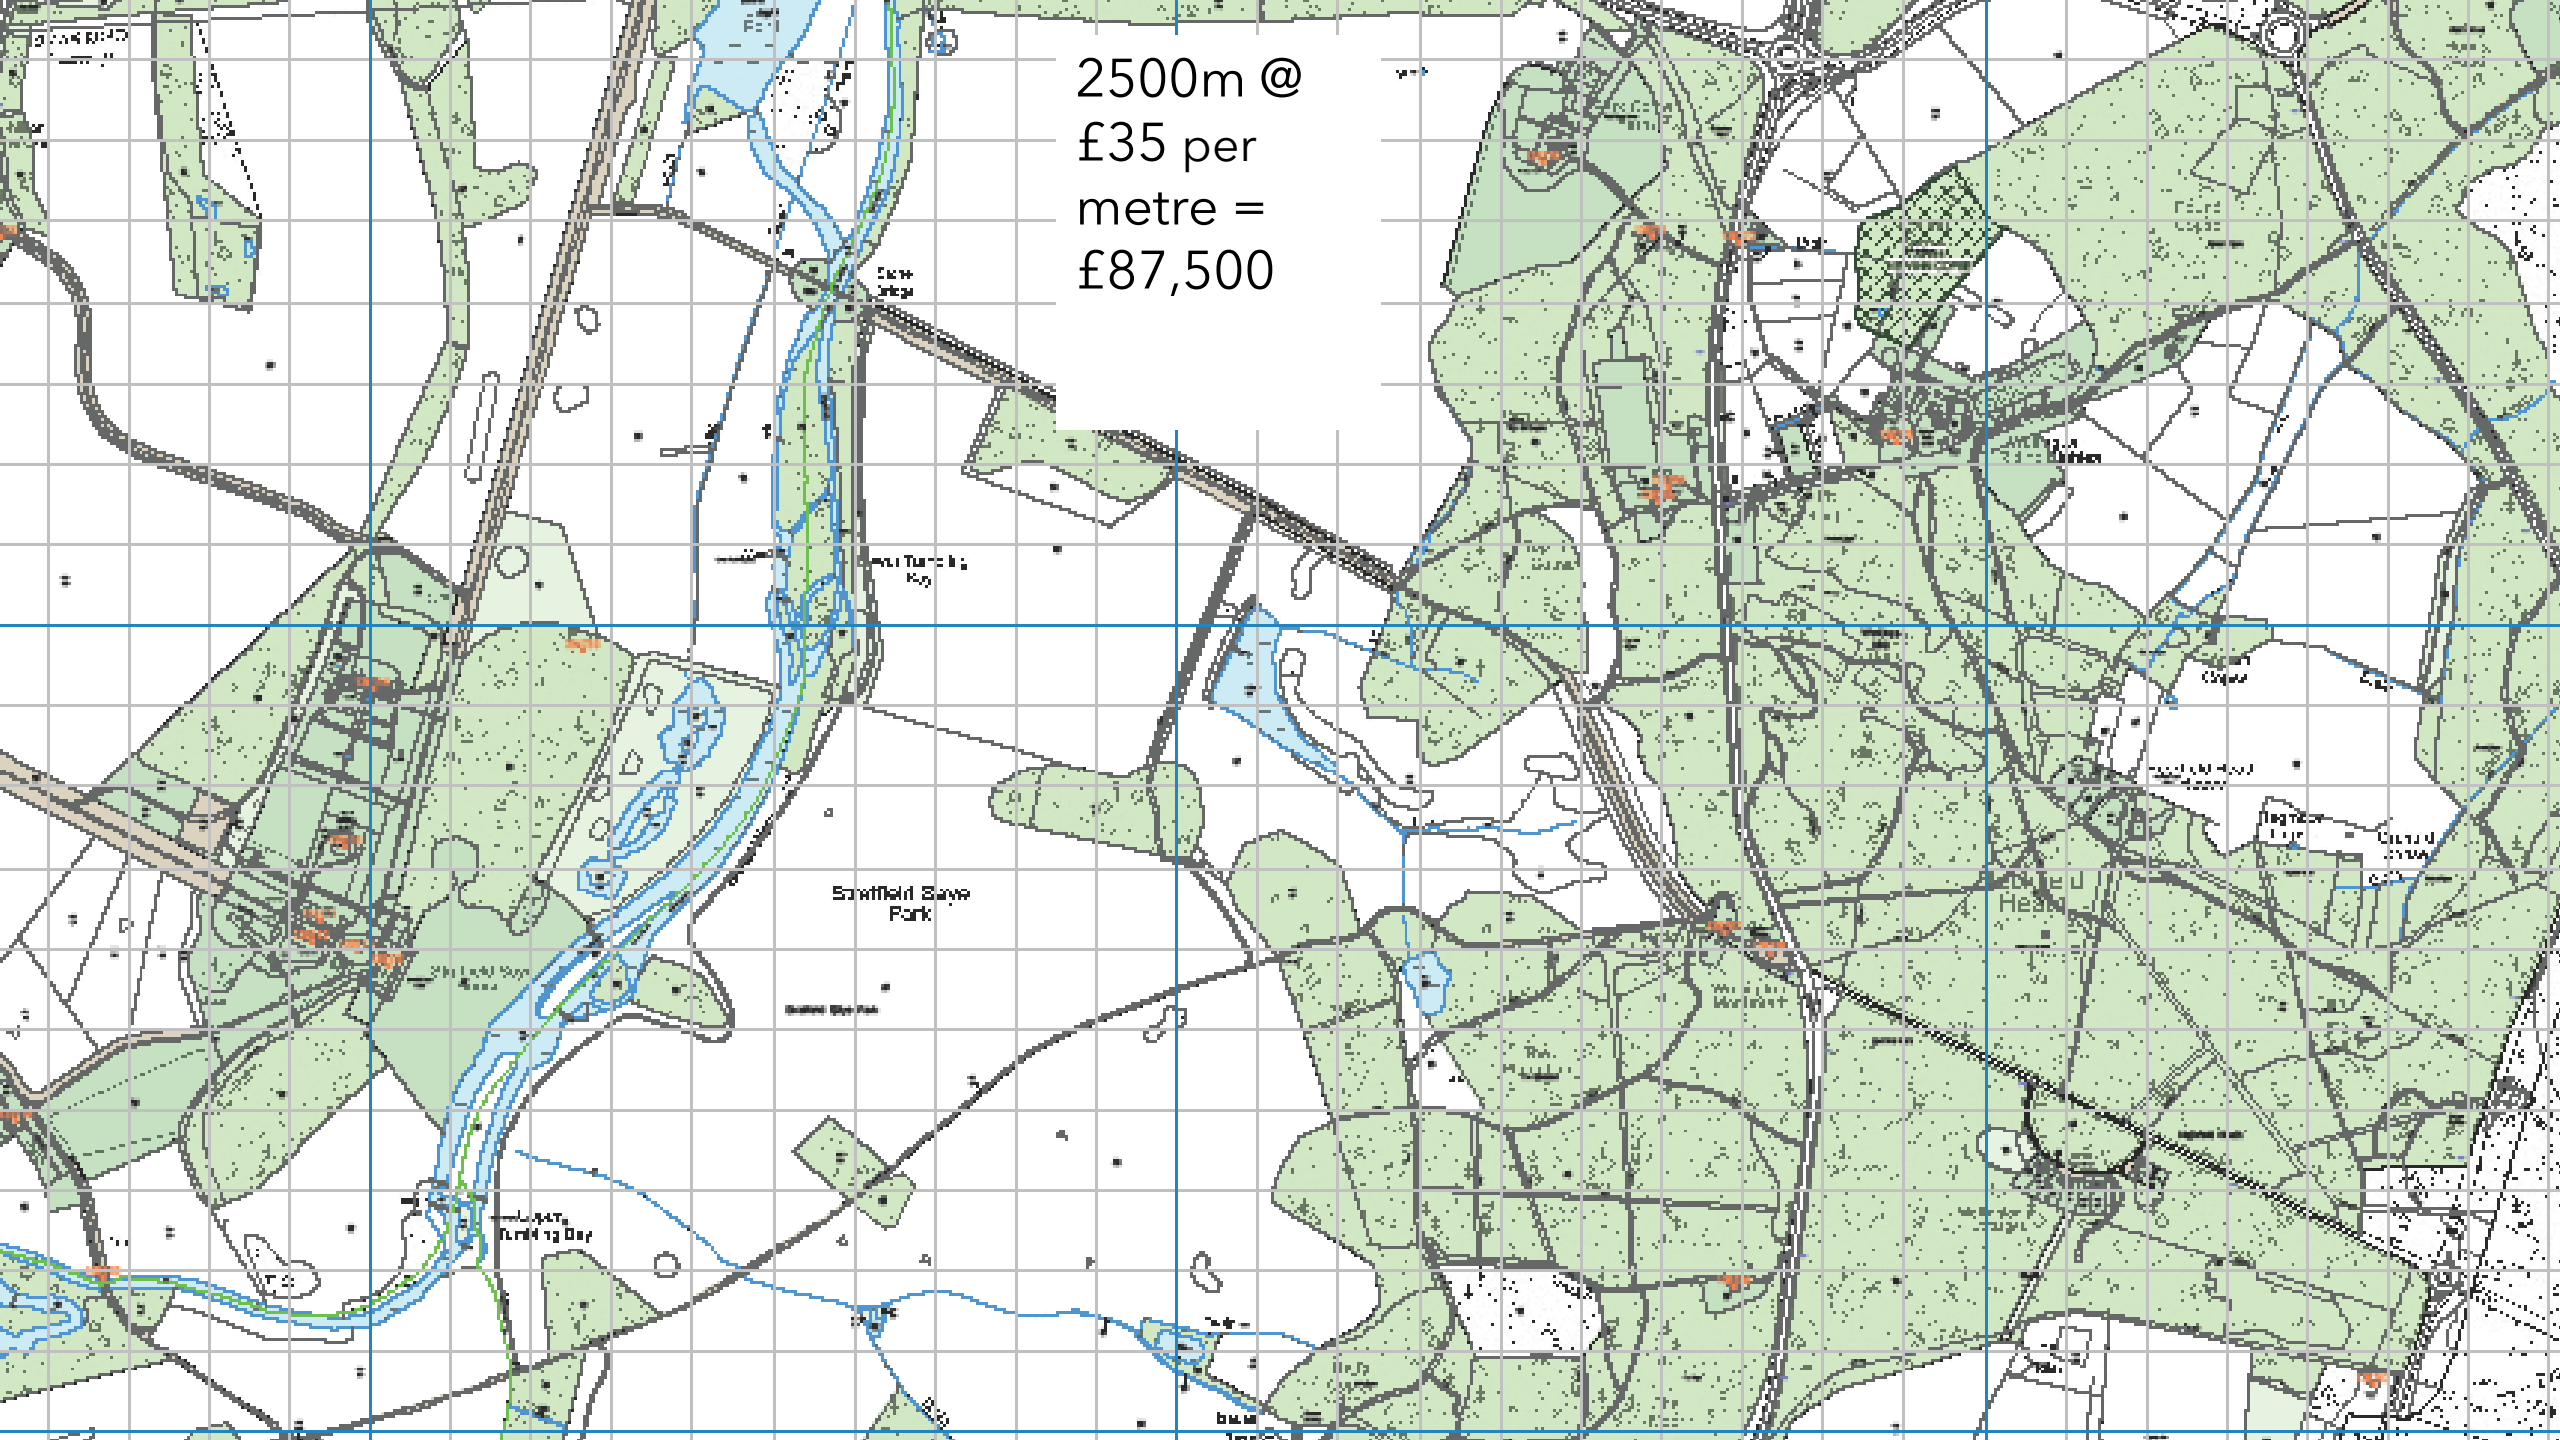

2500m @
£35 per
metre =
£87,500