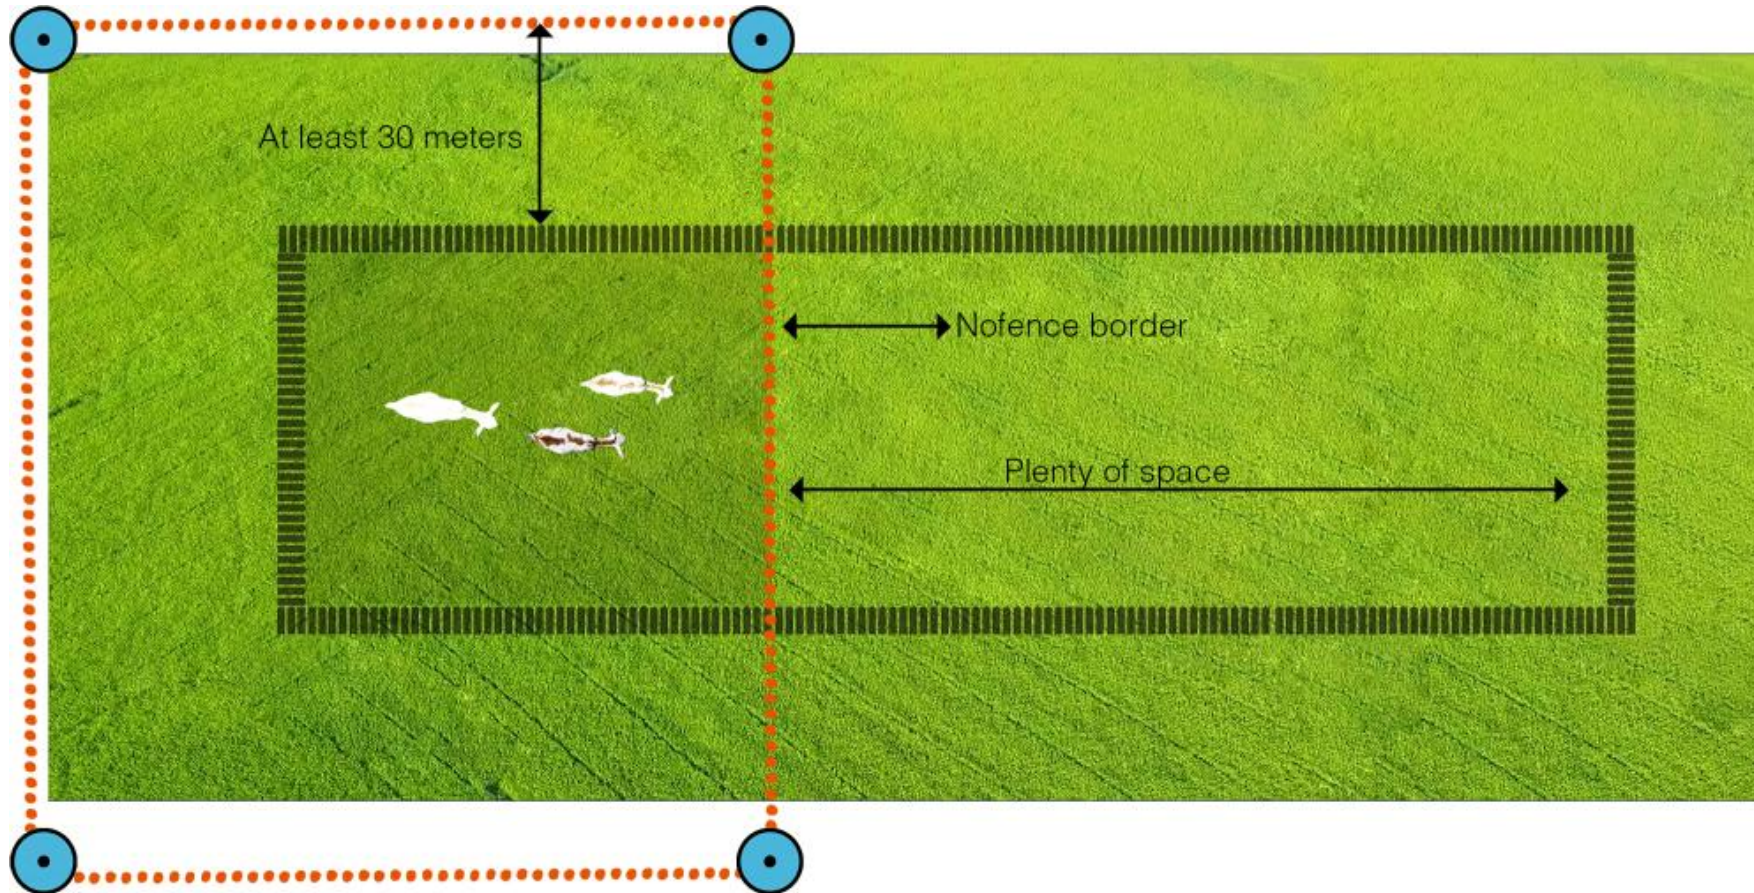

Training

**The collars
have a teach
mode initially**